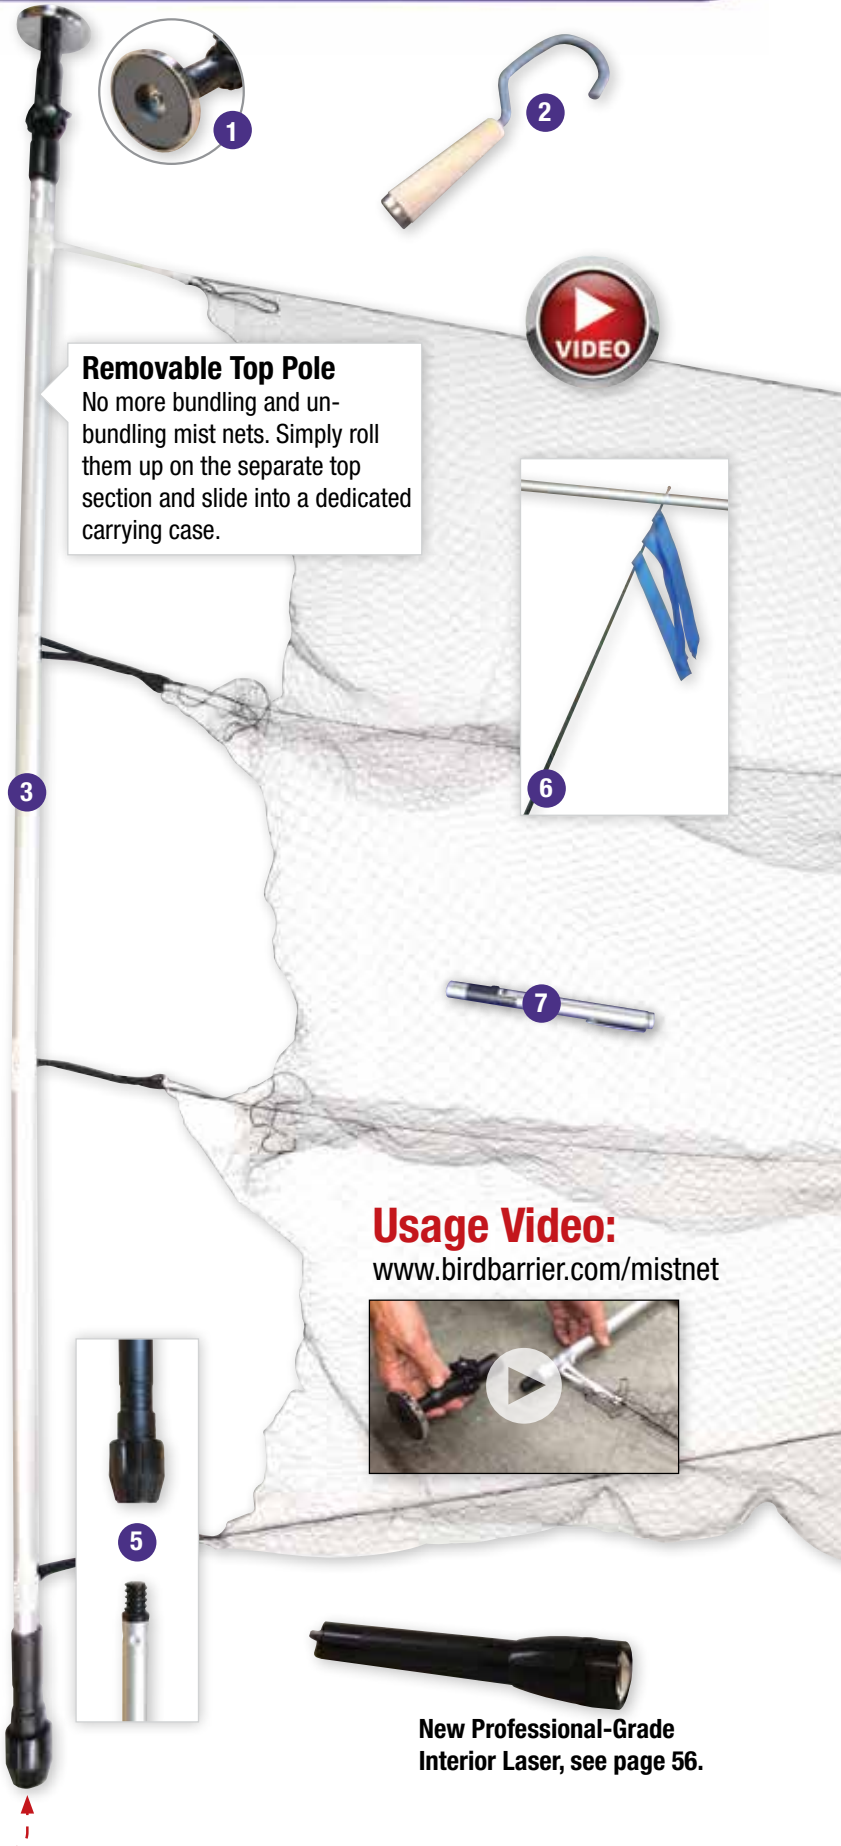

# Removing Interior Birds

**Finally, Mist Nets that are EASY to Set Up and Take Down!**

**Reach ceilings up to 36 ft. without ladders or lifts.**

Using a mist net to capture birds in a store is already a challenging matter. Your equipment shouldn't make it harder!

Bird Barrier's new Mist Net Kits minimize labor time and headaches through a series of innovations:

- 1 An angled 140-pound magnet locks to steel beams, shelves and pipes.
- 2 Rubber coated hooks are used to hang poles from pipes and conduit.
- 3 A removable, 60-inch top section enables users to simply roll up mist nets when done using them.
- 4 Telescoping 18-foot and 24-foot bottom-section poles deliver smooth cam-lock section control. And aluminum is far stiffer than fiberglass.
- 5 A locking coupler provides a strong link between the top section and telescopic poles.
- 6 Flexible fiberglass chase pole and painter's tape flag are an ideal way to chase birds toward the net.
- 7 Laser pointer reinforces the chase pole.

The mist net rolls up easily around the removable top section of the pole:

To ensure the netting will not tangle, roll it up on the pole with a sheet of plastic as shown above (otherwise it will not unroll). Make sure the edges of the netting are within the borders of the plastic sheet. Plastic sheet is included in the kit.