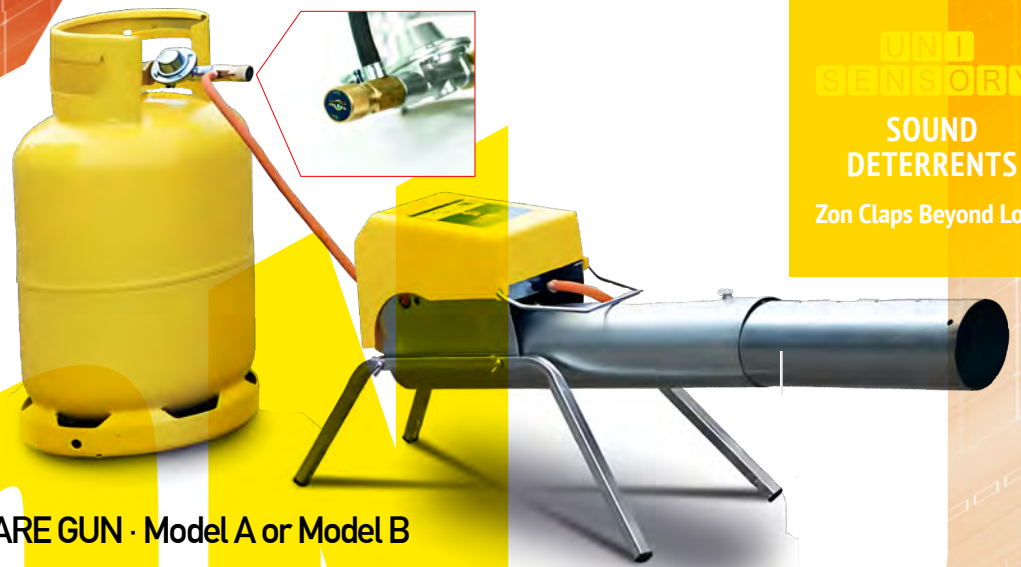

# WATER HARASSMENT

**How it Works:** The Spray Away Elite Motion Detector Sprinkler Animal Repellent is a water-based repellent that works by detecting an animal's heat and movement with infrared sensors. Once detected, the system releases a sudden burst of water to scare the animal away. An adjustable sensitivity detector and random spray pattern prevent animals from growing accustomed to the sprinkler.

**Spray Away Hydro + Remote · SD-SA1**

## SPRAY AWAY HYDRO- REMOTE BIRD & ANIMAL SPRINKLER

Chase or harass birds and other pests with a quick blast of water. Protect ponds, lawns, rooftops, pool decks and other challenging settings.

- Remote-control features can be used up to **100 feet** away from unit
- Dual purpose **motion-activated sprinkler** designed to protect yard from nuisance animals OR water your garden
- **Watering feature** can be set to 15, 30, or 60 minute timer
- Infrared **sensor detects animal's heat & movement** activating sprinkler
- Protects up to **1,900 square feet** of gardens, yards and ponds

### ZON SCARE GUN · Model A or Model B

Fully automatic, ground mounted, simple, practical, effective, rotates 360 degrees.

- Telescoping/adjustable megaphone.
- Powered by economical propane.
- 125 decibel blast volume.
- 17,000 blasts per propane tank.
- (Propane tank not included.)